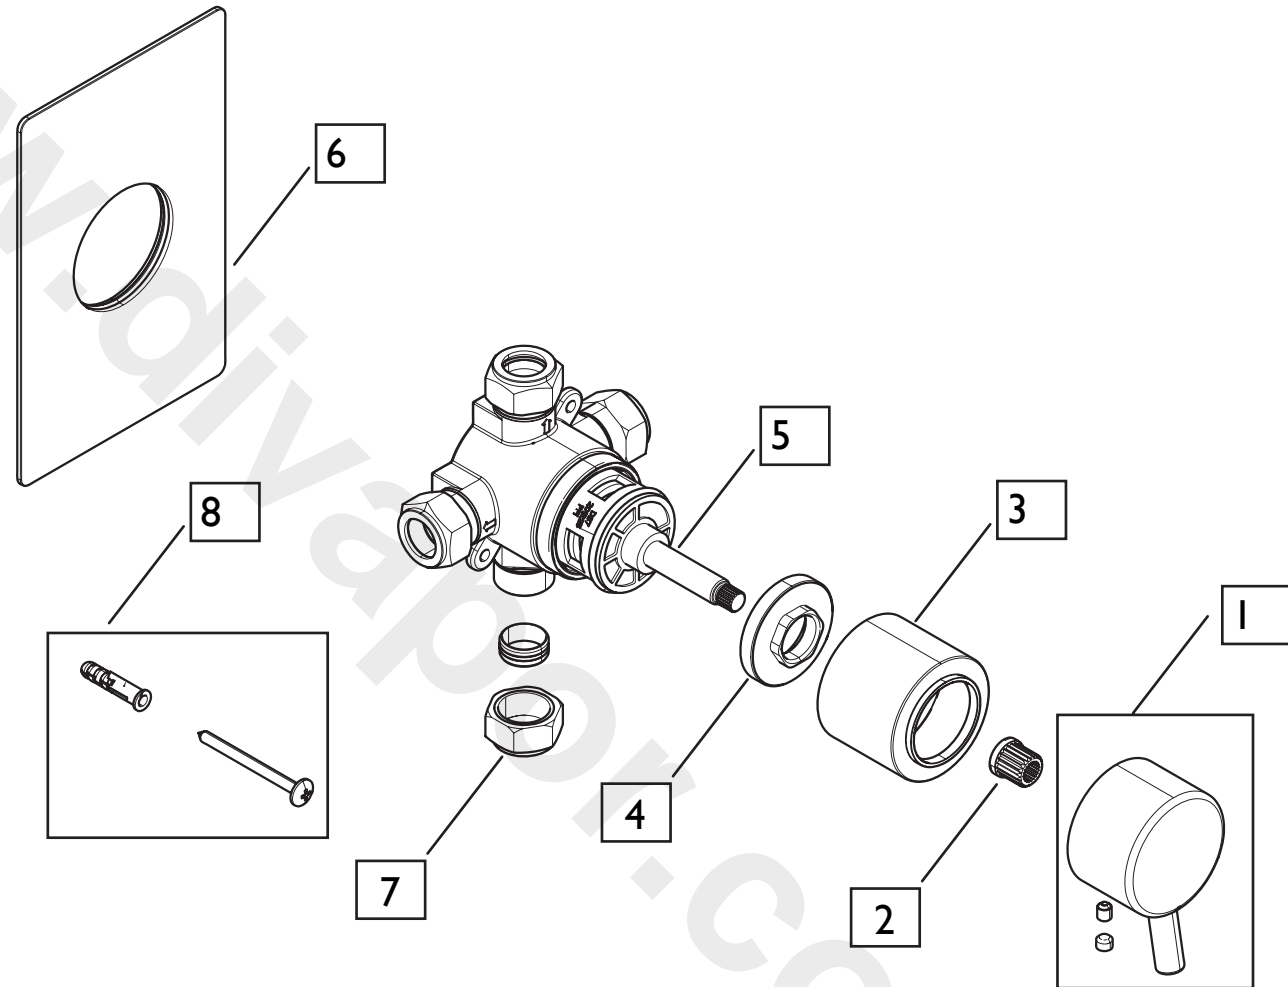

Product Code: PM 3WDIV C**Revision:** D3

1	Handle Assembly
2	Spline Adaptor
3	Shroud
4	Cartridge Retaining Nut
5	Cartridge
6	Concealing Plate
7	Nut & Olive
8	Fixing Kit
9	
10	
11	